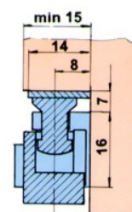

## Description:

Window Fittings, Left, 6 Parts+Screws,Steel & Zamak, BZP

## Item number:

15.10.500-0

Units	Box	Carton	HS Code	Barcode
Set	10	100	8302420090	
				5704866401296

- enables horizontal and vertical opening
  - use for windows
    - weight of the wing up to 20 kg
    - height of the wing up to 120 cm
    - width of the wing up to 60 cm
- it is built on the wooden and plastic window with cover of 15 mm
  - easy and quick fastening (necesary space 25 mm)

CUT A-A /

CUT B-B /