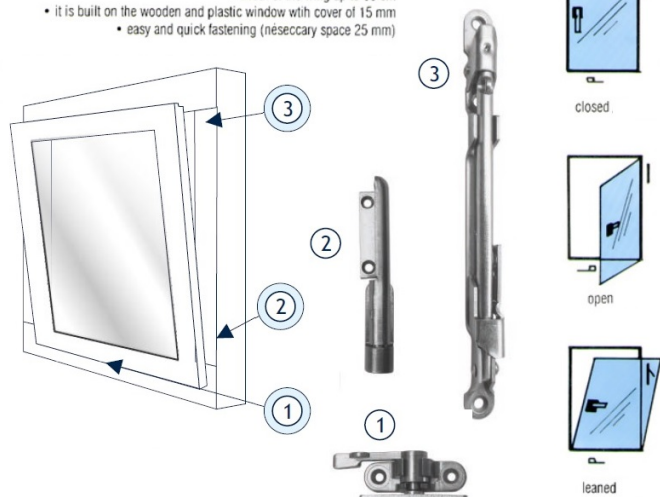

## Description:

Window Fittings, Left, 6 Parts+Screws,Steel & Zamak, BZP

## Item number:

15.10.500-0

Units	Box	Carton	HS Code	Barcode
Set	10	100	8302420090	
				5704866401296

- enables horizontal and vertical opening
  - use for windows
    - weight of the wing up to 20 kg
    - height of the wing up to 120 cm
    - width of the wing up to 60 cm
- it is built on the wooden and plastic window with cover of 15 mm
  - easy and quick fastening (necesary space 25 mm)