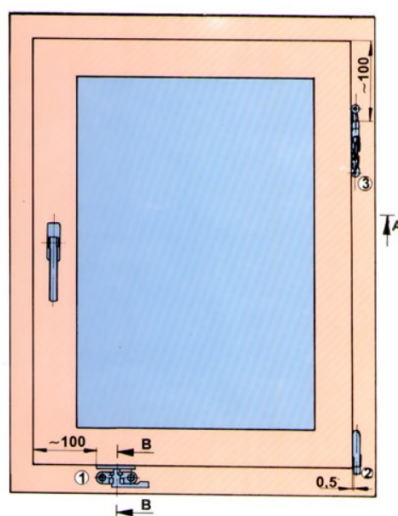

## Description:

Window Fittings, Left, 6 Parts+Screws,Steel & Zamak, BZP

## Item number:

15.10.500-0

Units	Box	Carton	HS Code	Barcode
Set	10	100	8302420090	
				5704866401296

- enables horizontal and vertical opening
  - use for windows
    - weight of the wing up to 20 kg
    - height of the wing up to 120 cm
    - width of the wing up to 60 cm
- it is built on the wooden and plastic window with cover of 15 mm
  - easy and quick fastening (necesary space 25 mm)